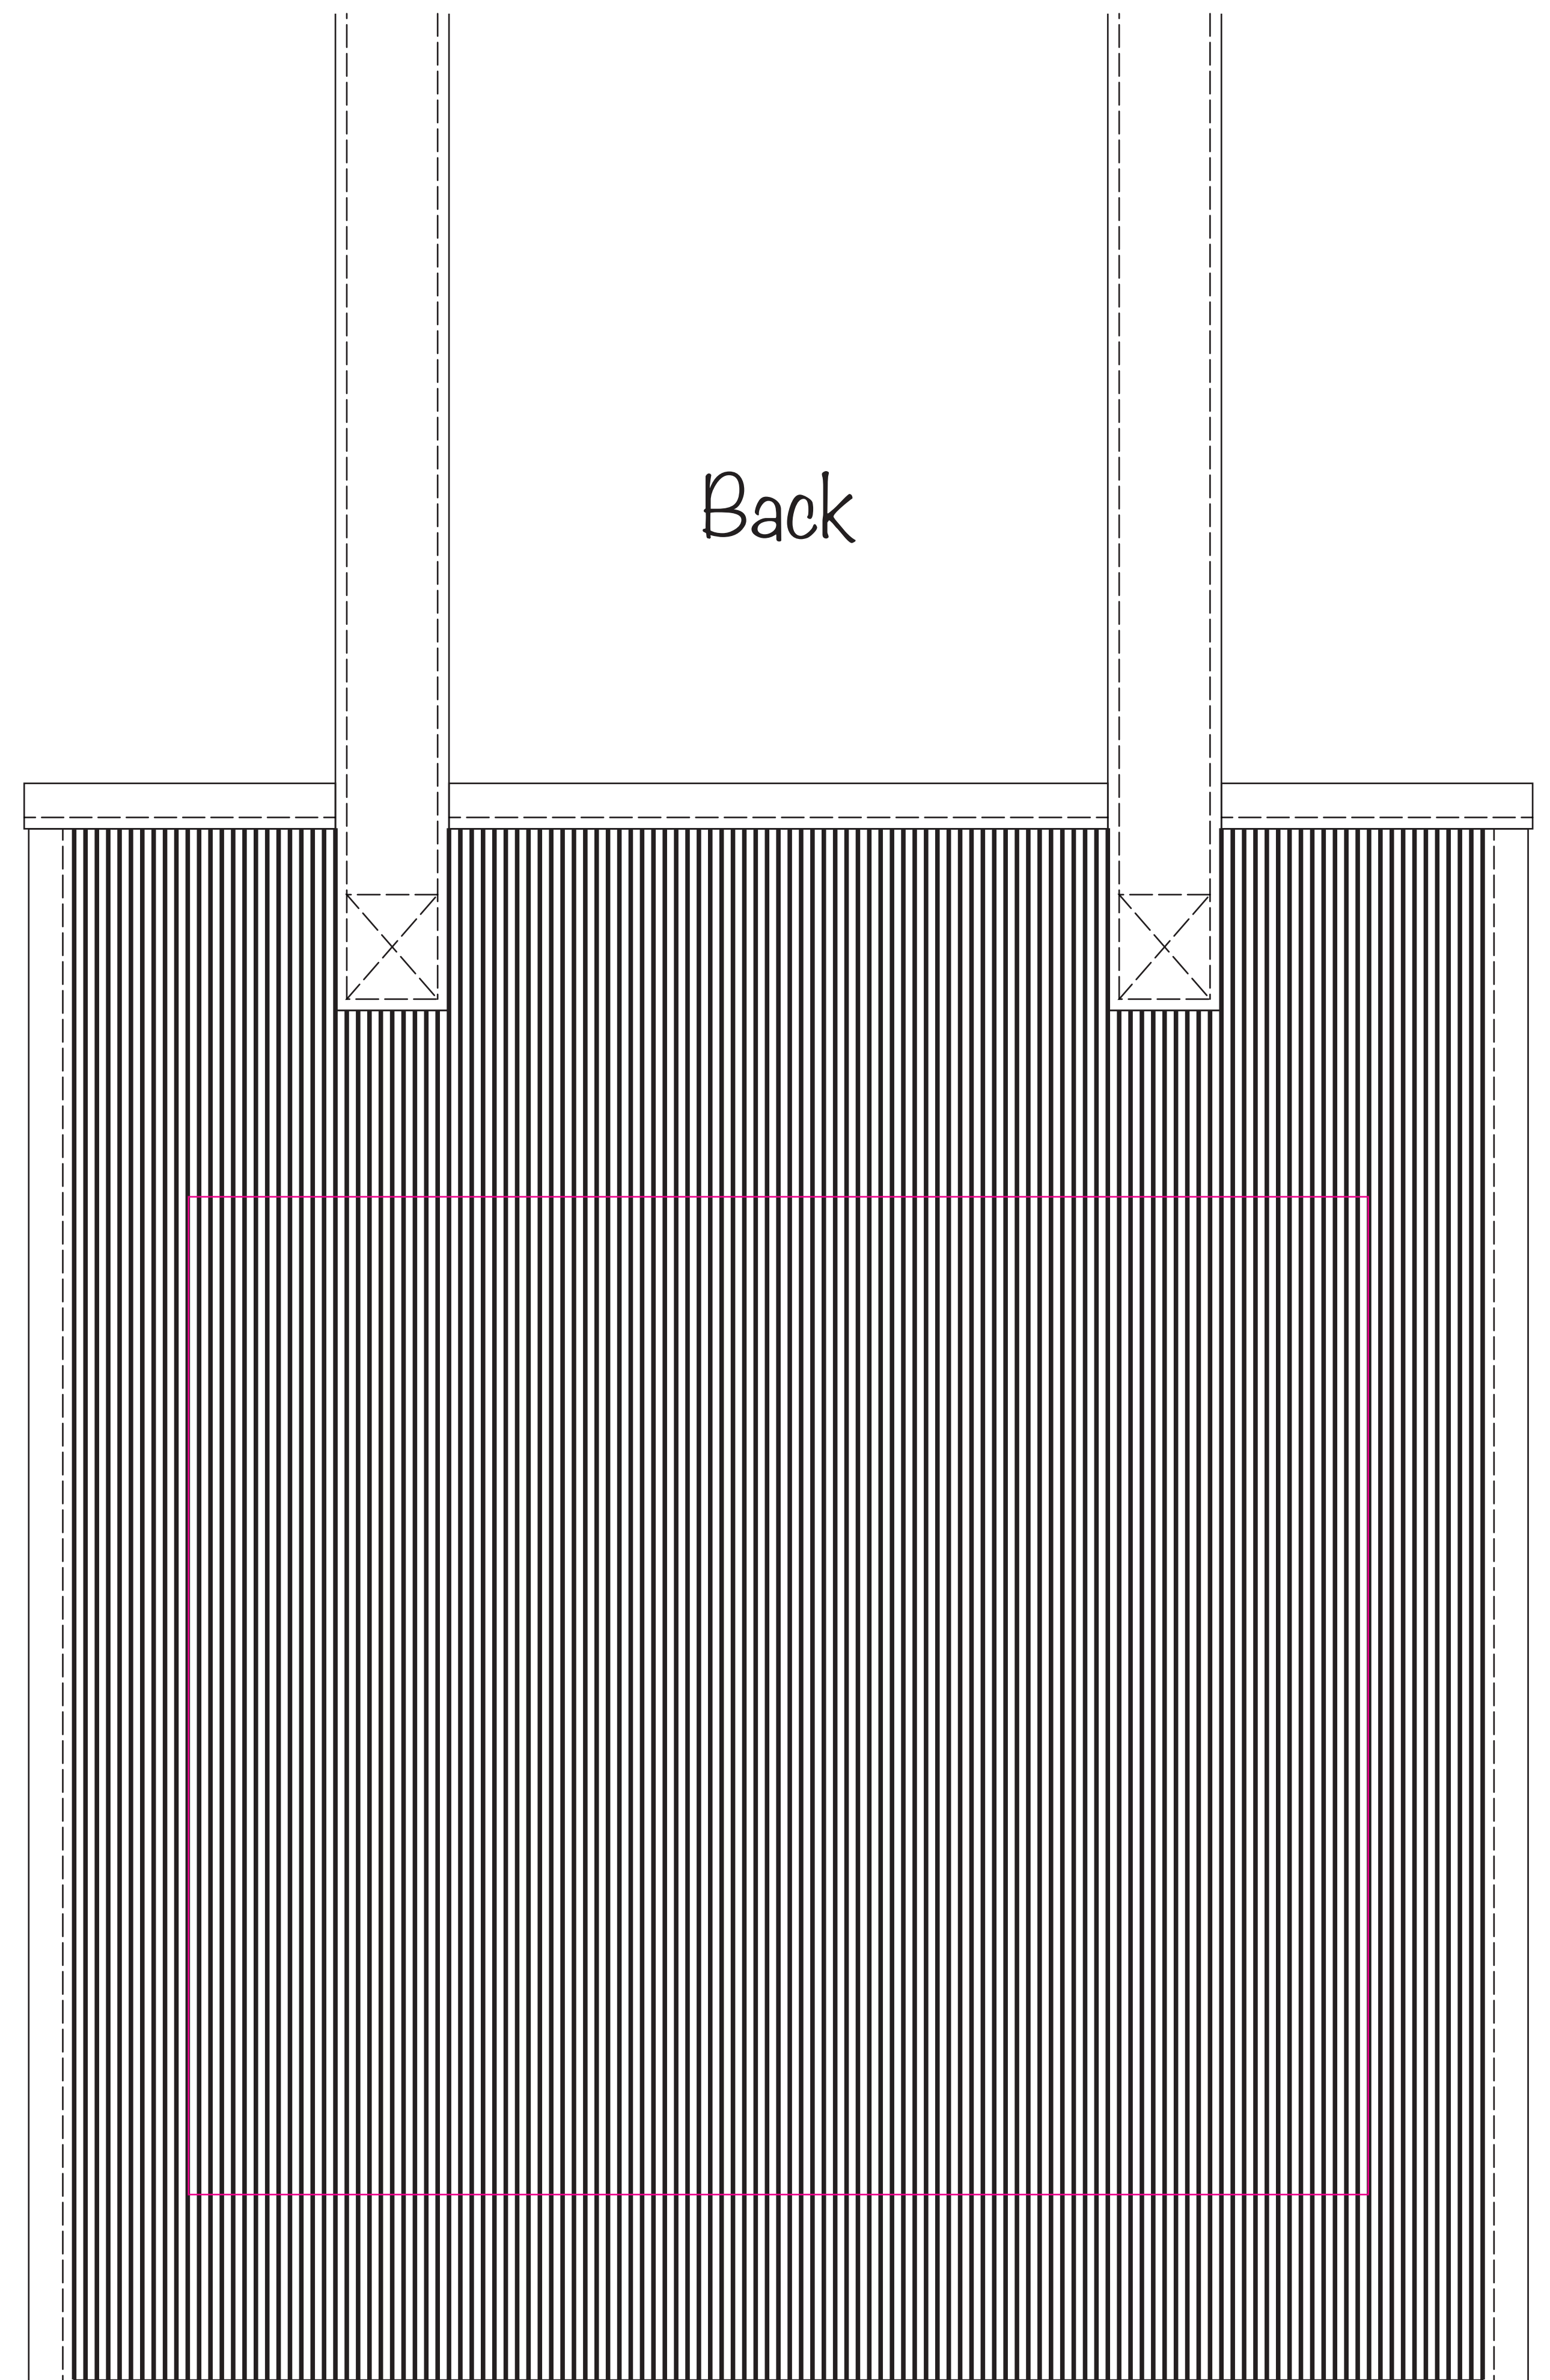

# BA1700 - Stripy Cooler Shopper

Product Dimension(mm): 330x355x205

## Minimum Print Restrictions (Screen)

Line thickness (0.5mm)

Reversed Line (1mm)

Text (12pt)

Reversed Text (25pt)

AEIOU

AEIOU

Any lines or text below these restrictions will result in a loss of detail when printed

## Actual Artwork Size(s):

Front = -----

Back = -----

## Available Print Area(s):

— Screen-Front = 260x160mm

— Screen-Back = 260x220mm