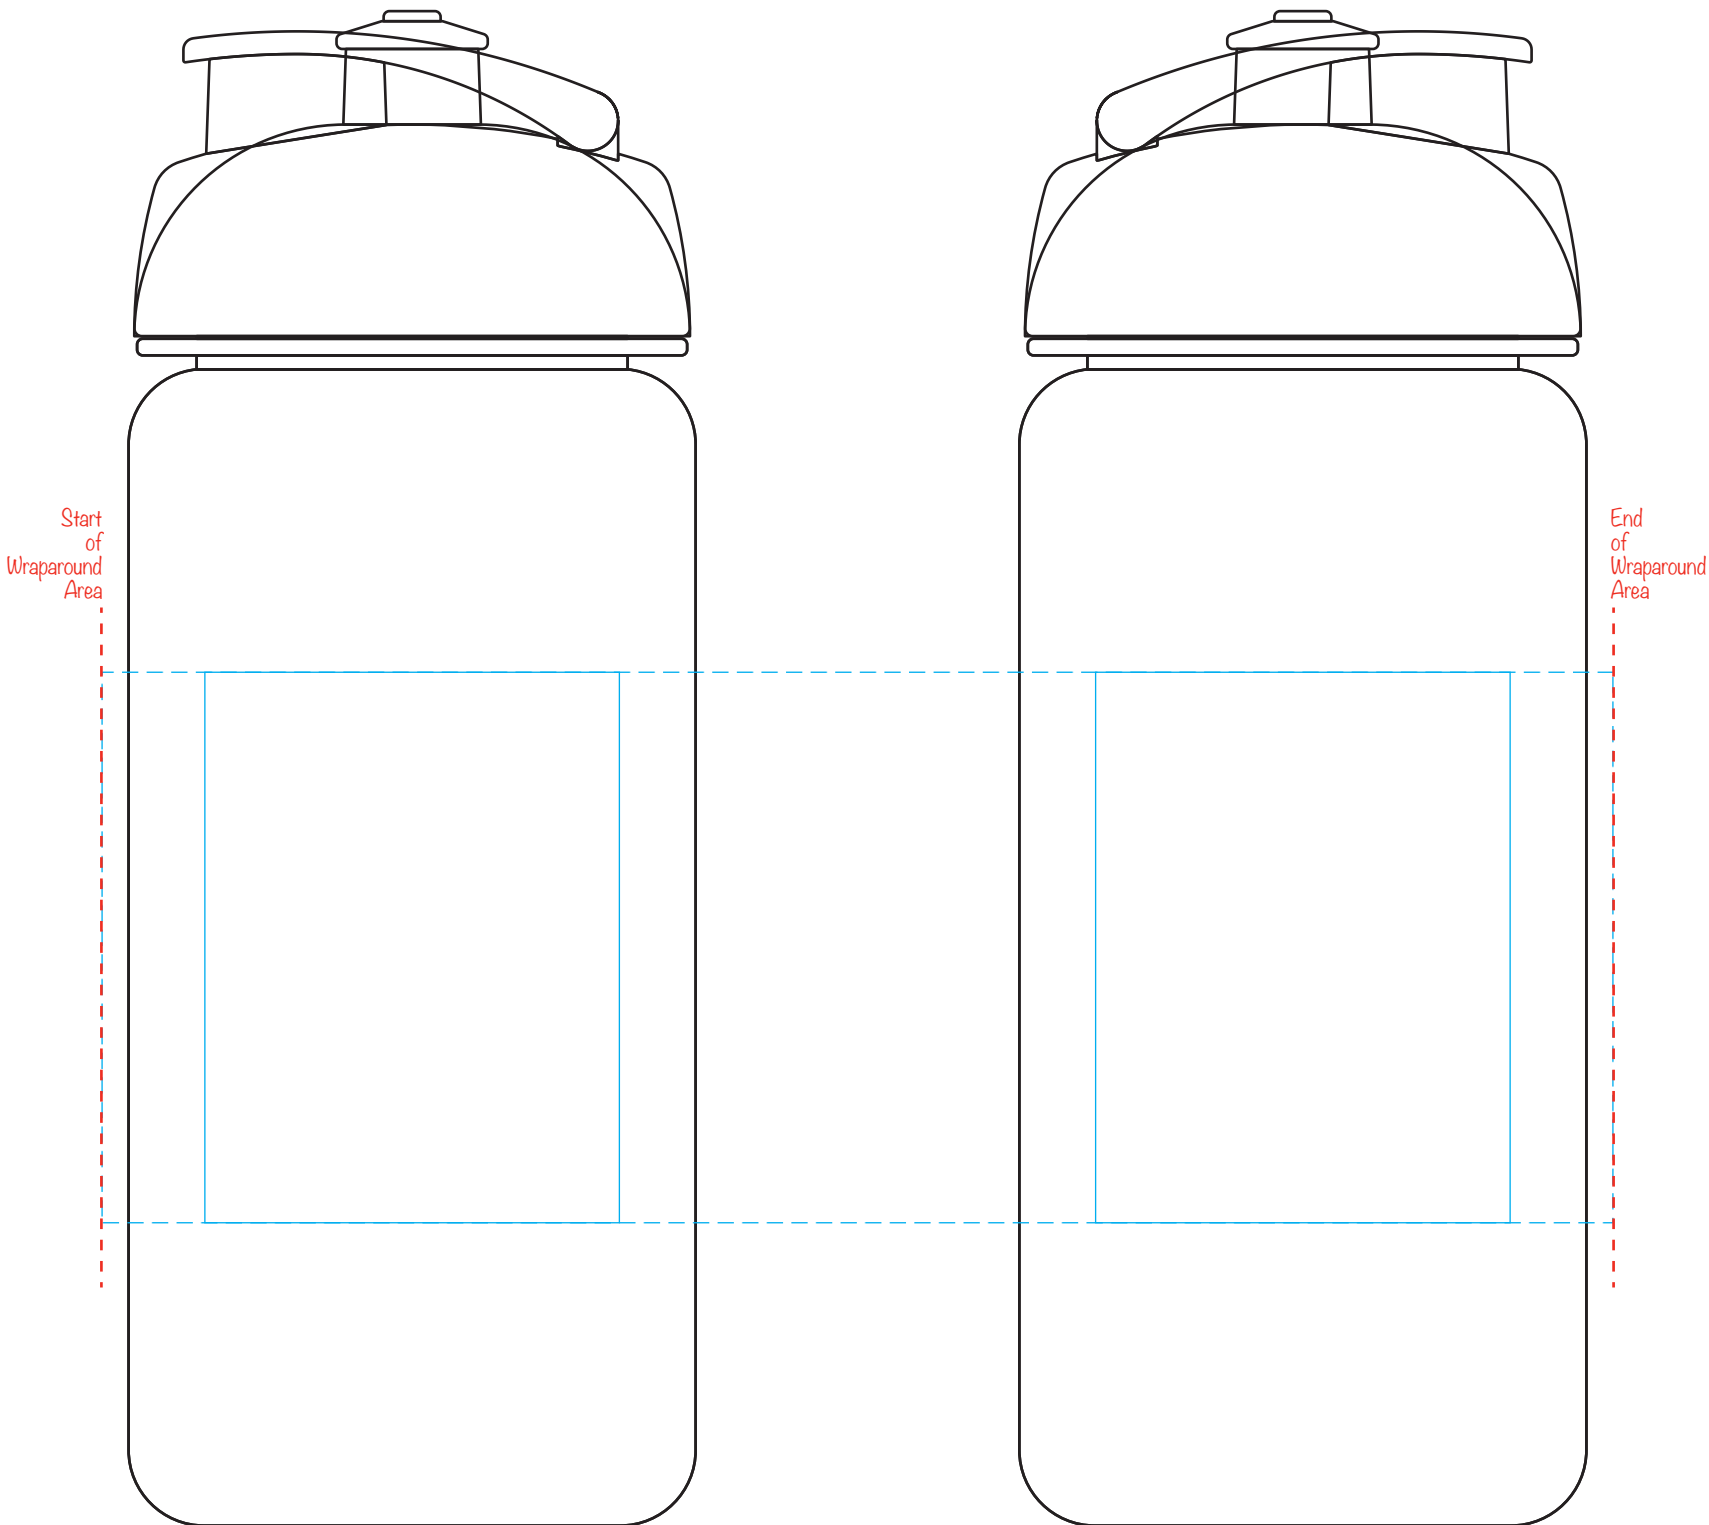

## Minimum Print Restrictions (Screen)

Line thickness (0.3mm)

Reversed Line (0.3mm)

Text (6pt)

A E I O U

Reversed Text (10pt)

A E I O U

Any lines or text below these restrictions will result in a loss of detail when printed

## Actual Artwork Size(s):

Wraparound = - - - - -

Left Side = - - - - -

Right Side = - - - - -

## Please read carefully:

Please be advised a full wraparound print is not available on this bottle, there is a 35mm(approx.) gap between the end and start of the wraparound area.

## Available Print Area(s):

- - - - - Wraparound = 200x73mm

— Left/Right = 55x73mm