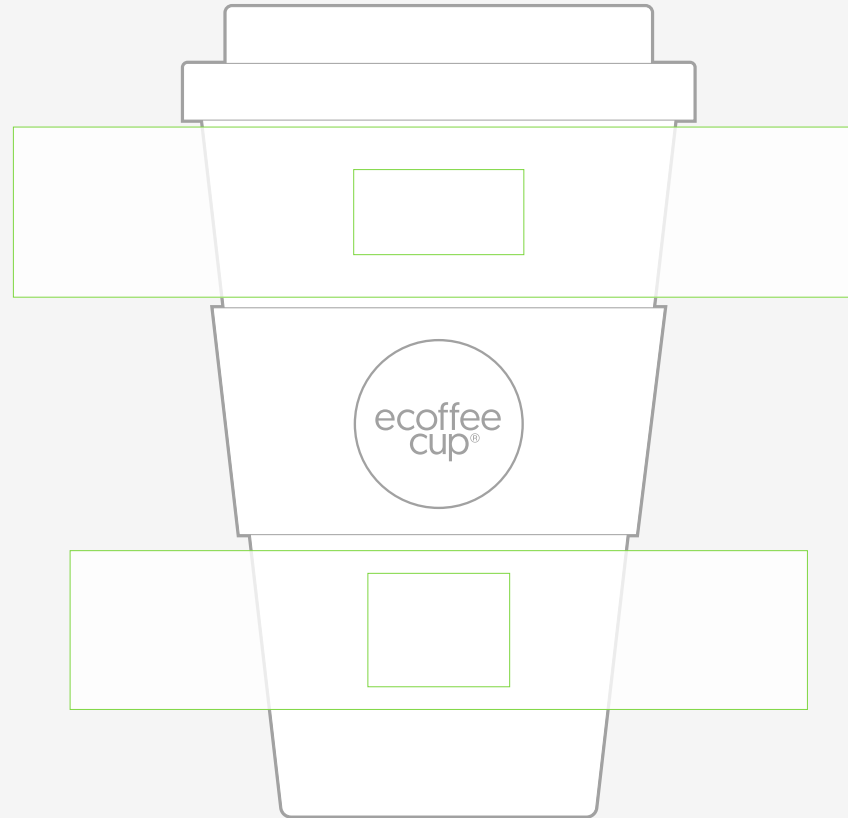

Branding template guide

14oz

Engrave area **on band**
45mm x 20mm

Print area **above band**
150mm x 30mm (1 colour)
30mm x 15mm (2 colour)

Print area **below band**
130mm x 25mm (1 colour)
25mm x 20mm (2 colour)

100 billion single-use cups go to landfill each year.

Ecoffee Cup® is a new generation of takeaway cup. Environmentally responsible. Reusable.

Made with fibre from the world's fastest growing, most sustainable crop - bamboo.

Light. Bright. And individually stylish. With over 70 designs; there is an **Ecoffee Cup®** for everyone.

Have fun. Do good.